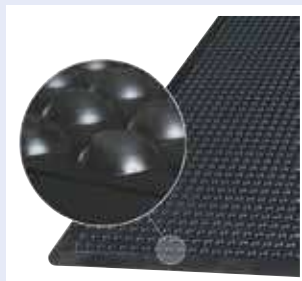

Ergo Dome, god matte til gunstig pris

Ergo Dome er en slidstærk matte i naturgummi (SBR).

Den buleformede overflade stimulerer blodcirkulationen hvilket mindsker belastningsskader i ben og ryg.

Ergo dome, good mat at low prices.

Ergo dome is a durable mat of natural rubber (SBR).

The bulge-shaped surface stimulates blood circulation, which reduces stress injuries in the lags and back.

Art.	Name	Color	Size (m)	Weight (kg)
38.410200	Ergo Dome	Sort	0,6 x 0,9	3,2
38.410201	Ergo Dome	Sort	0,9 x 1,2	4
38.410203	Ergo Dome Puzzle midterstykke	Sort	0,9 x 1,2	4
38.410202	Ergo Dome Puzzle, endestykke	Sort	0,9 x 1,2	4

Puzzle er med sorte kanter, og det er muligt at samle 2 endestykker til f.eks. 2,4 m

Puzzle is with black borders, and it is possible to assemble two end pieces, for example 2.4 m.

Kan skaffes i oliebestandig NBR /
Obtained in oil resistant NBR
0,6 x 0,9 m
0,9 x 1,2 m