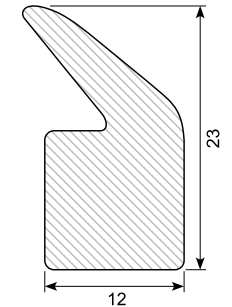

Material: EPDM
with adhesive

36.3882