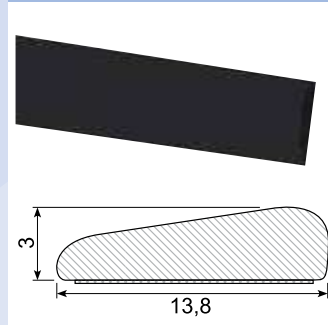

Material: PVC chrome with adhesive
Length: 25 m
Min. order: 500 m

45.980K *