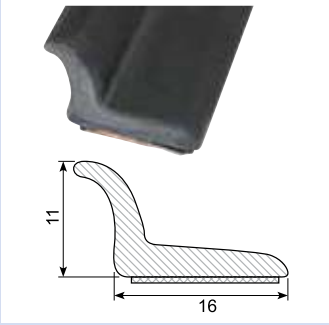

**45.206AL**

Material: PVC gutter with adhesive  
Length: 2 m

**45.224**

Material: PVC white gutter with adhesive  
Length: 25 m

**45.217C \***

Material: PVC chrome with adhesive  
Length: 5 m

**45.221C \***

Material: PVC chrome with adhesive  
Length: 5 m

**45.347C \***

Material: PVC chrome with adhesive  
Length: 5 m

**45.884C \***

Material: PVC chrome with adhesive  
Length: 5 m

**45.383C \***

Material: PVC chrome with adhesive  
Length: 5 m

**45.388C \***

Material: PVC chrome with adhesive  
Length: 5 m

**45.705C \***

Material: PVC chrome with adhesive  
Length: 5 m

**45.832**

Material: PVC with adhesive  
Length: 25 m

**45.836**

Material: PVC with adhesive  
Length: 25 m

**45.837**

Material: PVC with adhesive  
Length: 25 m  
Hardness: SH 74 - 76  
Density: 1,32

**45.839 \***

Material: PVC with adhesive  
Length: 25 m  
Min. order: 300 m

**45.872**

Material: PVC with adhesive  
Length: 25 m