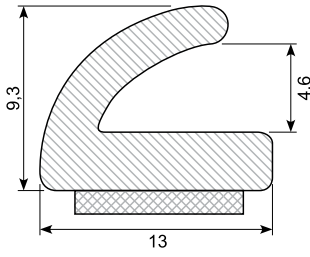

Material: PVC chrome  
 Length: 5 m  
 45.308C-50 (50 m)  
 Min. order: 300 m

**45.309C\* / 45.309C-50 \***

Material: PVC chrome  
 Length: 5 m  
 45.309C-50 (50 m)  
 Min. order: 300 m

**45.216C-50 \***

Material: PVC chrome  
 Length: 50 m  
 Min. order: 300 m

**45.123 \***

Material: PVC gutter with adhesive  
Length: 25 m  
Min. order: 300 m

**45.393 \***

Material: PVC gutter with adhesive  
Length: 25 m  
Min. order: 300 m

**45.394 \***

Material: PVC gutter with adhesive  
Length: 25 m  
Min. order: 300 m

**45.901 \***

Material: PVC gutter with adhesive  
Length: 25 m  
Min. order: 300 m

**45.2031024 \***

PVC universal wheel arch panel with adhesive. Set of 4 pcs.  
Length: 1,5 m