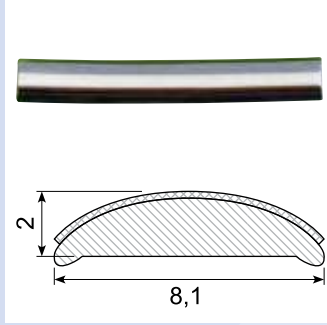

**45.206AL**

Material: PVC gutter with adhesive  
Length: 2 m

**45.224**

Material: PVC white gutter with adhesive  
Length: 25 m

**45.217C \***

Material: PVC chrome with adhesive  
Length: 5 m

**45.221C \***

Material: PVC chrome with adhesive  
Length: 5 m

**45.347C \***

Material: PVC chrome with adhesive  
Length: 5 m

**45.884C \***

Material: PVC chrome with adhesive  
Length: 5 m

**45.383C \***

Material: PVC chrome with adhesive  
Length: 5 m

**45.388C \***

Material: PVC chrome with adhesive  
Length: 5 m

**45.705C \***

Material: PVC chrome with adhesive  
Length: 5 m

**45.832**

Material: PVC with adhesive  
Length: 25 m

**45.836**

Material: PVC with adhesive  
Length: 25 m

**45.837**

Material: PVC with adhesive  
Length: 25 m  
Hardness: SH 74 - 76  
Density: 1,32

**45.839 \***

Material: PVC with adhesive  
Length: 25 m  
Min. order: 300 m

**45.872**

Material: PVC with adhesive  
Length: 25 m