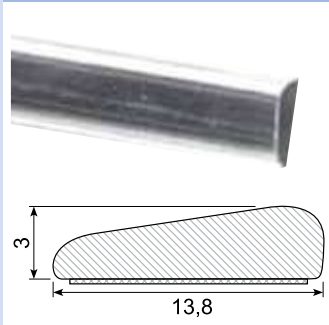

# Sico Leisten PVC

**45.886 / 45.886G**

Material: PVC black with adhesive  
 Length: 25 m  
 45.886G: Grey

**45.894 \***

Material: PVC with adhesive  
 Length: 25 m  
 Min. order: 300 m

**45.980A \***

Material: PVC chrome with adhesive  
 Length: 25 m  
 Min. order: 500 m