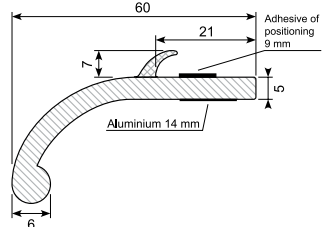

**45.394 \***

Material: PVC gutter with adhesive  
Length: 25 m  
Min. order: 300 m

**45.901 \***

Material: PVC gutter with adhesive  
Length: 25 m  
Min. order: 300 m

**45.2031024 \***

PVC universal wheel arch panel with adhesive. Set of 4 pcs.  
Length: 1,5 m

**45.20511046 \***

PVC universal wheel arch panel with adhesive. Coil.  
Color: Black  
Length: 6 m

**45.20511091 \***

PVC universal wheel arch panel with adhesive. Set of 2 pcs.  
Length: 1,5 m

**45.2051445 \***

PVC universal wheel arch panel with adhesive. Coil.  
Length: 12,5 m

**45.235N1057 \***

PVC universal wheel arch panel with adhesive. Coil.  
Color: Black  
Length: 6 m

**45.235N429 \***

PVC universal wheel arch panel with adhesive. Coil.  
Color: Black  
Length: 12,5 m

**45.235NG1057 \***

PVC universal wheel arch panel with adhesive. Coil.  
Color: Grey / black  
Length: 6 m

**45.235NG429 \***

PVC universal wheel arch panel with adhesive. Coil.  
Color: Grey / black  
Length: 12,5 m