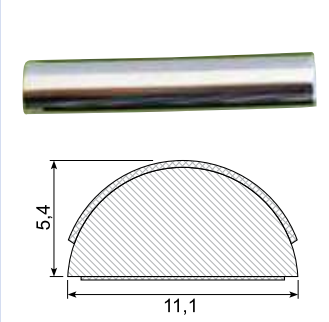

**45.206AL**

Material: PVC gutter with adhesive  
Length: 2 m

**45.224**

Material: PVC white gutter with adhesive  
Length: 25 m

**45.217C \***

Material: PVC chrome with adhesive  
Length: 5 m

**45.221C \***

Material: PVC chrome with adhesive  
Length: 5 m

**45.347C \***

Material: PVC chrome with adhesive  
Length: 5 m

**45.884C \***

Material: PVC chrome with adhesive  
Length: 5 m

**45.383C \***

Material: PVC chrome with adhesive  
Length: 5 m

**45.388C \***

Material: PVC chrome with adhesive  
Length: 5 m

**45.705C \***

Material: PVC chrome with adhesive  
Length: 5 m

**45.832**

Material: PVC with adhesive  
Length: 25 m

**45.836**

Material: PVC with adhesive  
Length: 25 m

**45.837**

Material: PVC with adhesive  
Length: 25 m  
Hardness: SH 74 - 76  
Density: 1,32

**45.839 \***

Material: PVC with adhesive  
Length: 25 m  
Min. order: 300 m

**45.872**

Material: PVC with adhesive  
Length: 25 m