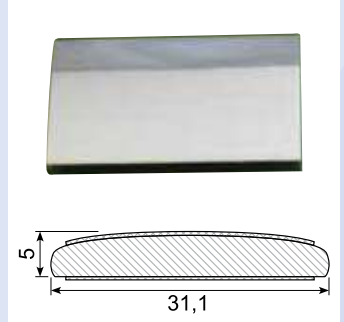

**45.206AL**

Material: PVC gutter with adhesive  
Length: 2 m

**45.224**

Material: PVC white gutter with adhesive  
Length: 25 m

**45.217C \***

Material: PVC chrome with adhesive  
Length: 5 m

**45.221C \***

Material: PVC chrome with adhesive  
Length: 5 m

**45.347C \***

Material: PVC chrome with adhesive  
Length: 5 m

**45.884C \***

Material: PVC chrome with adhesive  
Length: 5 m

**45.383C \***

Material: PVC chrome with adhesive  
Length: 5 m

**45.388C \***

Material: PVC chrome with adhesive  
Length: 5 m

**45.705C \***

Material: PVC chrome with adhesive  
Length: 5 m

**45.832**

Material: PVC with adhesive  
Length: 25 m

**45.836**

Material: PVC with adhesive  
Length: 25 m

**45.837**

Material: PVC with adhesive  
Length: 25 m  
Hardness: SH 74 - 76  
Density: 1,32

**45.839 \***

Material: PVC with adhesive  
Length: 25 m  
Min. order: 300 m

**45.872**

Material: PVC with adhesive  
Length: 25 m