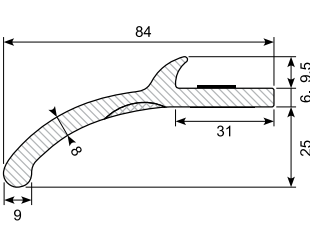

Material: PVC chrome  
 Length: 50 m  
 Min. order: 300 m

**45.123 \***

Material: PVC gutter with adhesive  
Length: 25 m  
Min. order: 300 m

**45.393 \***

Material: PVC gutter with adhesive  
Length: 25 m  
Min. order: 300 m

**45.394 \***

Material: PVC gutter with adhesive  
Length: 25 m  
Min. order: 300 m

**45.901 \***

Material: PVC gutter with adhesive  
Length: 25 m  
Min. order: 300 m

**45.2031024 \***

PVC universal wheel arch panel with adhesive. Set of 4 pcs.  
Length: 1,5 m

**45.20511046 \***

PVC universal wheel arch panel with adhesive. Coil.  
Color: Black  
Length: 6 m

**45.20511091 \***

PVC universal wheel arch panel with adhesive. Set of 2 pcs.  
Length: 1,5 m

**45.2051445 \***

PVC universal wheel arch panel with adhesive. Coil.  
Length: 12,5 m

**45.235N1057 \***

PVC universal wheel arch panel with adhesive. Coil.  
Color: Black  
Length: 6 m

**45.235N429 \***

PVC universal wheel arch panel with adhesive. Coil.  
Color: Black  
Length: 12,5 m