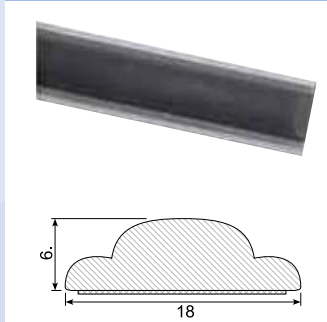

Material: PVC with adhesive
Length: 25 m

45.882