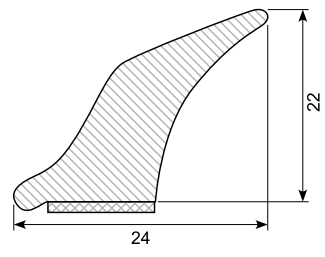

Material: PVC chrome  
 Length: 5 m  
 45.308C-50 (50 m)  
 Min. order: 300 m

**45.309C\* / 45.309C-50 \***

Material: PVC chrome  
 Length: 5 m  
 45.309C-50 (50 m)  
 Min. order: 300 m

**45.216C-50 \***

Material: PVC chrome  
 Length: 50 m  
 Min. order: 300 m

**45.123 \***

Material: PVC gutter with adhesive  
Length: 25 m  
Min. order: 300 m

**45.393 \***

Material: PVC gutter with adhesive  
Length: 25 m  
Min. order: 300 m

**45.394 \***

Material: PVC gutter with adhesive  
Length: 25 m  
Min. order: 300 m

**45.901 \***

Material: PVC gutter with adhesive  
Length: 25 m  
Min. order: 300 m

**45.2031024 \***

PVC universal wheel arch panel with adhesive. Set of 4 pcs.  
Length: 1,5 m