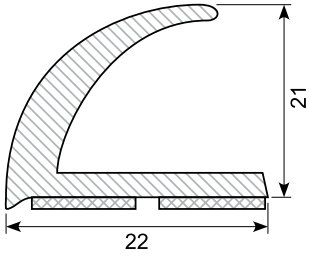

Material: PVC chrome  
 Length: 5 m  
 45.308C-50 (50 m)  
 Min. order: 300 m

**45.309C\* / 45.309C-50 \***

Material: PVC chrome  
 Length: 5 m  
 45.309C-50 (50 m)  
 Min. order: 300 m

**45.216C-50 \***

Material: PVC chrome  
 Length: 50 m  
 Min. order: 300 m

**45.123 \***

Material: PVC gutter with adhesive  
Length: 25 m  
Min. order: 300 m

**45.393 \***

Material: PVC gutter with adhesive  
Length: 25 m  
Min. order: 300 m

**45.394 \***

Material: PVC gutter with adhesive  
Length: 25 m  
Min. order: 300 m

**45.901 \***

Material: PVC gutter with adhesive  
Length: 25 m  
Min. order: 300 m

**45.2031024 \***

PVC universal wheel arch panel with adhesive. Set of 4 pcs.  
Length: 1,5 m