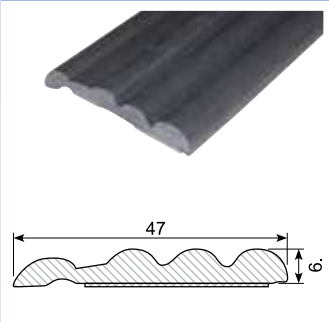

**45.206AL**

Material: PVC gutter with adhesive  
Length: 2 m

**45.224**

Material: PVC white gutter with adhesive  
Length: 25 m

**45.217C \***

Material: PVC chrome with adhesive  
Length: 5 m

**45.221C \***

Material: PVC chrome with adhesive  
Length: 5 m

**45.347C \***

Material: PVC chrome with adhesive  
Length: 5 m

**45.884C \***

Material: PVC chrome with adhesive  
Length: 5 m

**45.383C \***

Material: PVC chrome with adhesive  
Length: 5 m

**45.388C \***

Material: PVC chrome with adhesive  
Length: 5 m

**45.705C \***

Material: PVC chrome with adhesive  
Length: 5 m

**45.832**

Material: PVC with adhesive  
Length: 25 m

**45.836**

Material: PVC with adhesive  
Length: 25 m

**45.837**

Material: PVC with adhesive  
Length: 25 m  
Hardness: SH 74 - 76  
Density: 1,32

**45.839 \***

Material: PVC with adhesive  
Length: 25 m  
Min. order: 300 m

**45.872**

Material: PVC with adhesive  
Length: 25 m