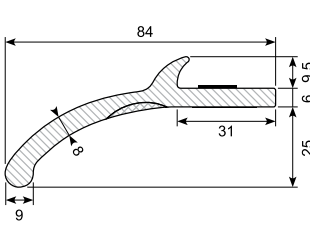

Material: PVC chrome  
 Length: 50 m  
 Min. order: 300 m

**45.123 \***

Material: PVC gutter with adhesive  
Length: 25 m  
Min. order: 300 m

**45.393 \***

Material: PVC gutter with adhesive  
Length: 25 m  
Min. order: 300 m

**45.394 \***

Material: PVC gutter with adhesive  
Length: 25 m  
Min. order: 300 m

**45.901 \***

Material: PVC gutter with adhesive  
Length: 25 m  
Min. order: 300 m

**45.2031024 \***

PVC universal wheel arch panel with adhesive. Set of 4 pcs.  
Length: 1,5 m

**45.20511046 \***

PVC universal wheel arch panel with adhesive. Coil.  
Color: Black  
Length: 6 m

**45.20511091 \***

PVC universal wheel arch panel with adhesive. Set of 2 pcs.  
Length: 1,5 m

**45.2051445 \***

PVC universal wheel arch panel with adhesive. Coil.  
Length: 12,5 m

**45.235N1057 \***

PVC universal wheel arch panel with adhesive. Coil.  
Color: Black  
Length: 6 m

**45.235N429 \***

PVC universal wheel arch panel with adhesive. Coil.  
Color: Black  
Length: 12,5 m