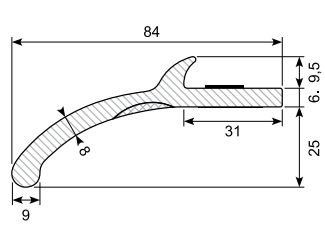

Material: PVC chrome  
 Length: 50 m  
 Min. order: 300 m

**45.123 \***

Material: PVC gutter with adhesive  
Length: 25 m  
Min. order: 300 m

**45.393 \***

Material: PVC gutter with adhesive  
Length: 25 m  
Min. order: 300 m

**45.394 \***

Material: PVC gutter with adhesive  
Length: 25 m  
Min. order: 300 m

**45.901 \***

Material: PVC gutter with adhesive  
Length: 25 m  
Min. order: 300 m

**45.2031024 \***

PVC universal wheel arch panel with adhesive. Set of 4 pcs.  
Length: 1,5 m

**45.20511046 \***

PVC universal wheel arch panel with adhesive. Coil.  
Color: Black  
Length: 6 m

**45.20511091 \***

PVC universal wheel arch panel with adhesive. Set of 2 pcs.  
Length: 1,5 m

**45.2051445 \***

PVC universal wheel arch panel with adhesive. Coil.  
Length: 12,5 m

**45.235N1057 \***

PVC universal wheel arch panel with adhesive. Coil.  
Color: Black  
Length: 6 m

**45.235N429 \***

PVC universal wheel arch panel with adhesive. Coil.  
Color: Black  
Length: 12,5 m