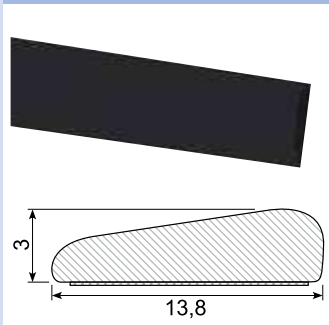

Material: PVC with adhesive
Length: 340 mm
Min. order: 1.400 pcs.
Example fix lengths

45.980S *