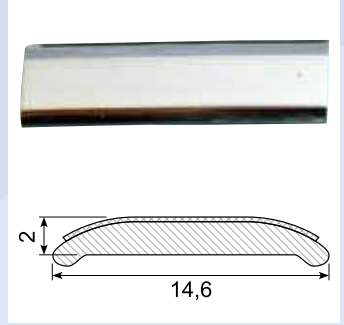

**45.206AL**

Material: PVC gutter with adhesive  
Length: 2 m

**45.224**

Material: PVC white gutter with adhesive  
Length: 25 m

**45.217C \***

Material: PVC chrome with adhesive  
Length: 5 m

**45.221C \***

Material: PVC chrome with adhesive  
Length: 5 m

**45.347C \***

Material: PVC chrome with adhesive  
Length: 5 m

**45.884C \***

Material: PVC chrome with adhesive  
Length: 5 m

**45.383C \***

Material: PVC chrome with adhesive  
Length: 5 m

**45.388C \***

Material: PVC chrome with adhesive  
Length: 5 m

**45.705C \***

Material: PVC chrome with adhesive  
Length: 5 m

**45.832**

Material: PVC with adhesive  
Length: 25 m

**45.836**

Material: PVC with adhesive  
Length: 25 m

**45.837**

Material: PVC with adhesive  
Length: 25 m  
Hardness: SH 74 - 76  
Density: 1,32

**45.839 \***

Material: PVC with adhesive  
Length: 25 m  
Min. order: 300 m

**45.872**

Material: PVC with adhesive  
Length: 25 m