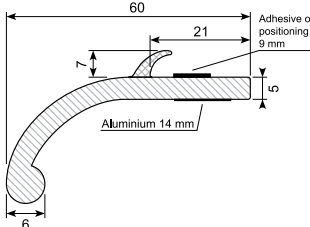

**45.394 \***

Material: PVC gutter with adhesive  
Length: 25 m  
Min. order: 300 m

**45.901 \***

Material: PVC gutter with adhesive  
Length: 25 m  
Min. order: 300 m

**45.2031024 \***

PVC universal wheel arch panel with adhesive. Set of 4 pcs.  
Length: 1,5 m

**45.20511046 \***

PVC universal wheel arch panel with adhesive. Coil.  
Color: Black  
Length: 6 m

**45.20511091 \***

PVC universal wheel arch panel with adhesive. Set of 2 pcs.  
Length: 1,5 m

**45.2051445 \***

PVC universal wheel arch panel with adhesive. Coil.  
Length: 12,5 m

**45.235N1057 \***

PVC universal wheel arch panel with adhesive. Coil.  
Color: Black  
Length: 6 m

**45.235N429 \***

PVC universal wheel arch panel with adhesive. Coil.  
Color: Black  
Length: 12,5 m

**45.235NG1057 \***

PVC universal wheel arch panel with adhesive. Coil.  
Color: Grey / black  
Length: 6 m

**45.235NG429 \***

PVC universal wheel arch panel with adhesive. Coil.  
Color: Grey / black  
Length: 12,5 m