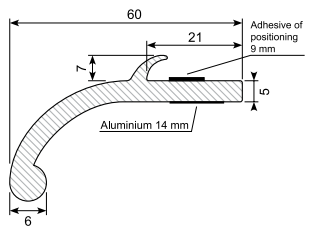

Material: PVC chrome  
 Length: 50 m  
 Min. order: 300 m

**45.123 \***

Material: PVC gutter with adhesive  
Length: 25 m  
Min. order: 300 m

**45.393 \***

Material: PVC gutter with adhesive  
Length: 25 m  
Min. order: 300 m

**45.394 \***

Material: PVC gutter with adhesive  
Length: 25 m  
Min. order: 300 m

**45.901 \***

Material: PVC gutter with adhesive  
Length: 25 m  
Min. order: 300 m

**45.2031024 \***

PVC universal wheel arch panel with adhesive. Set of 4 pcs.  
Length: 1,5 m

**45.20511046 \***

PVC universal wheel arch panel with adhesive. Coil.  
Color: Black  
Length: 6 m

**45.20511091 \***

PVC universal wheel arch panel with adhesive. Set of 2 pcs.  
Length: 1,5 m

**45.2051445 \***

PVC universal wheel arch panel with adhesive. Coil.  
Length: 12,5 m

**45.235N1057 \***

PVC universal wheel arch panel with adhesive. Coil.  
Color: Black  
Length: 6 m

**45.235N429 \***

PVC universal wheel arch panel with adhesive. Coil.  
Color: Black  
Length: 12,5 m