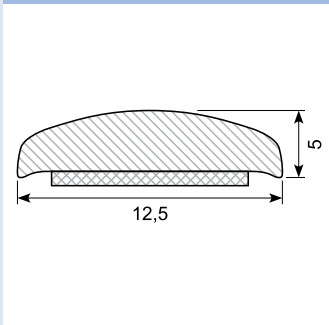

Material: PVC chrome
Length: 5 m
45.309C-50 (50 m)
Min. order: 300 m

45.216C-50 *

Material: PVC chrome
Length: 50 m
Min. order: 300 m