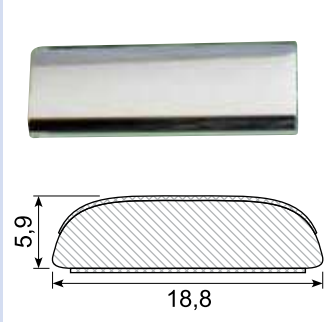

**45.206AL**

Material: PVC gutter with adhesive  
Length: 2 m

**45.224**

Material: PVC white gutter with adhesive  
Length: 25 m

**45.217C \***

Material: PVC chrome with adhesive  
Length: 5 m

**45.221C \***

Material: PVC chrome with adhesive  
Length: 5 m

**45.347C \***

Material: PVC chrome with adhesive  
Length: 5 m

**45.884C \***

Material: PVC chrome with adhesive  
Length: 5 m

**45.383C \***

Material: PVC chrome with adhesive  
Length: 5 m

**45.388C \***

Material: PVC chrome with adhesive  
Length: 5 m

**45.705C \***

Material: PVC chrome with adhesive  
Length: 5 m

**45.832**

Material: PVC with adhesive  
Length: 25 m

**45.836**

Material: PVC with adhesive  
Length: 25 m

**45.837**

Material: PVC with adhesive  
Length: 25 m  
Hardness: SH 74 - 76  
Density: 1,32

**45.839 \***

Material: PVC with adhesive  
Length: 25 m  
Min. order: 300 m

**45.872**

Material: PVC with adhesive  
Length: 25 m