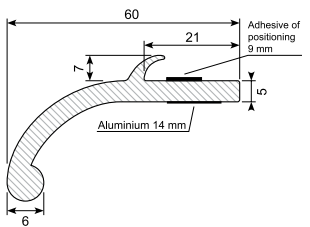

Material: PVC chrome  
 Length: 50 m  
 Min. order: 300 m

**45.123 \***

Material: PVC gutter with adhesive  
Length: 25 m  
Min. order: 300 m

**45.393 \***

Material: PVC gutter with adhesive  
Length: 25 m  
Min. order: 300 m

**45.394 \***

Material: PVC gutter with adhesive  
Length: 25 m  
Min. order: 300 m

**45.901 \***

Material: PVC gutter with adhesive  
Length: 25 m  
Min. order: 300 m

**45.2031024 \***

PVC universal wheel arch panel with adhesive. Set of 4 pcs.  
Length: 1,5 m

**45.20511046 \***

PVC universal wheel arch panel with adhesive. Coil.  
Color: Black  
Length: 6 m

**45.20511091 \***

PVC universal wheel arch panel with adhesive. Set of 2 pcs.  
Length: 1,5 m

**45.2051445 \***

PVC universal wheel arch panel with adhesive. Coil.  
Length: 12,5 m

**45.235N1057 \***

PVC universal wheel arch panel with adhesive. Coil.  
Color: Black  
Length: 6 m

**45.235N429 \***

PVC universal wheel arch panel with adhesive. Coil.  
Color: Black  
Length: 12,5 m