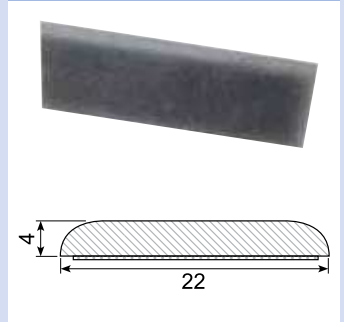

Material: PVC with adhesive
Length: 50 m