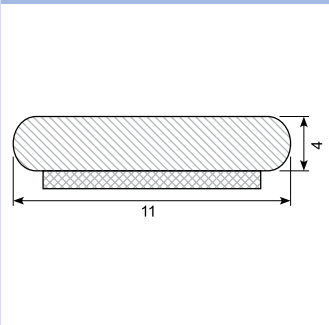

Material: PVC chrome
Length: 5 m
45.308C-50 (50 m)
Min. order: 300 m

45.309C* / 45.309C-50 *