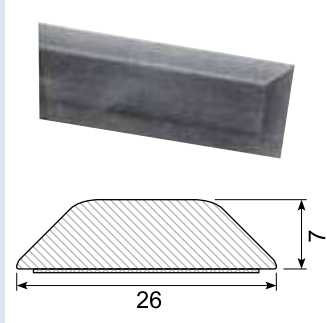

**45.206AL**

Material: PVC gutter with adhesive  
Length: 2 m

**45.224**

Material: PVC white gutter with adhesive  
Length: 25 m

**45.217C \***

Material: PVC chrome with adhesive  
Length: 5 m

**45.221C \***

Material: PVC chrome with adhesive  
Length: 5 m

**45.347C \***

Material: PVC chrome with adhesive  
Length: 5 m

**45.884C \***

Material: PVC chrome with adhesive  
Length: 5 m

**45.383C \***

Material: PVC chrome with adhesive  
Length: 5 m

**45.388C \***

Material: PVC chrome with adhesive  
Length: 5 m

**45.705C \***

Material: PVC chrome with adhesive  
Length: 5 m

**45.832**

Material: PVC with adhesive  
Length: 25 m

**45.836**

Material: PVC with adhesive  
Length: 25 m

**45.837**

Material: PVC with adhesive  
Length: 25 m  
Hardness: SH 74 - 76  
Density: 1,32

**45.839 \***

Material: PVC with adhesive  
Length: 25 m  
Min. order: 300 m

**45.872**

Material: PVC with adhesive  
Length: 25 m