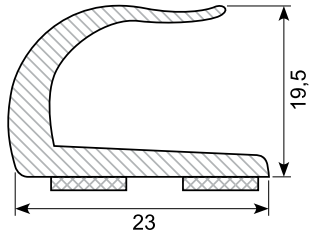

Material: PVC chrome  
 Length: 5 m  
 45.308C-50 (50 m)  
 Min. order: 300 m

**45.309C\* / 45.309C-50 \***

Material: PVC chrome  
 Length: 5 m  
 45.309C-50 (50 m)  
 Min. order: 300 m

**45.216C-50 \***

Material: PVC chrome  
 Length: 50 m  
 Min. order: 300 m

**45.123 \***

Material: PVC gutter with adhesive  
Length: 25 m  
Min. order: 300 m

**45.393 \***

Material: PVC gutter with adhesive  
Length: 25 m  
Min. order: 300 m

**45.394 \***

Material: PVC gutter with adhesive  
Length: 25 m  
Min. order: 300 m

**45.901 \***

Material: PVC gutter with adhesive  
Length: 25 m  
Min. order: 300 m

**45.2031024 \***

PVC universal wheel arch panel with adhesive. Set of 4 pcs.  
Length: 1,5 m