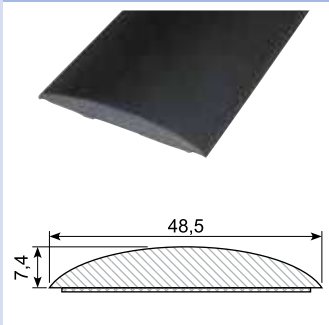

**45.874**

Material: PVC with adhesive  
Length: 25 m

**45.882**

Material: PVC with adhesive  
Length: 50 m

# Sico Leisten PVC

**45.886 / 45.886G**

Material: PVC black with adhesive  
 Length: 25 m  
 45.886G: Grey

**45.894 \***

Material: PVC with adhesive  
 Length: 25 m  
 Min. order: 300 m

**45.980A \***

Material: PVC chrome with adhesive  
 Length: 25 m  
 Min. order: 500 m