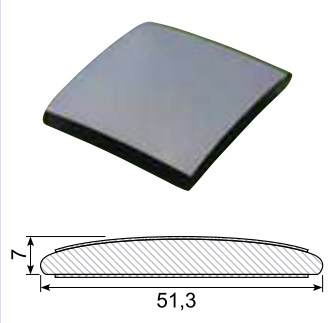

**45.206AL**

Material: PVC gutter with adhesive  
Length: 2 m

**45.224**

Material: PVC white gutter with adhesive  
Length: 25 m

**45.217C \***

Material: PVC chrome with adhesive  
Length: 5 m

**45.221C \***

Material: PVC chrome with adhesive  
Length: 5 m

**45.347C \***

Material: PVC chrome with adhesive  
Length: 5 m

**45.884C \***

Material: PVC chrome with adhesive  
Length: 5 m

**45.383C \***

Material: PVC chrome with adhesive  
Length: 5 m

**45.388C \***

Material: PVC chrome with adhesive  
Length: 5 m

**45.705C \***

Material: PVC chrome with adhesive  
Length: 5 m

**45.832**

Material: PVC with adhesive  
Length: 25 m

**45.836**

Material: PVC with adhesive  
Length: 25 m

**45.837**

Material: PVC with adhesive  
Length: 25 m  
Hardness: SH 74 - 76  
Density: 1,32

**45.839 \***

Material: PVC with adhesive  
Length: 25 m  
Min. order: 300 m

**45.872**

Material: PVC with adhesive  
Length: 25 m