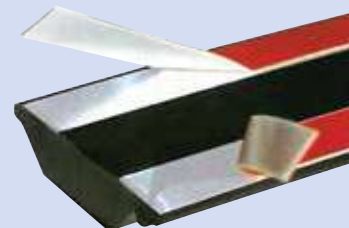

Sico Leisten PVC

45.886 / 45.886G

Material: PVC black with adhesive
Length: 25 m
45.886G: Grey

45.894 *

Material: PVC with adhesive
Length: 25 m
Min. order: 300 m

45.980A *

Material: PVC chrome with adhesive
Length: 25 m
Min. order: 500 m

45.980K *

Material: PVC with adhesive
Length: 340 mm
Min. order: 1.400 pcs.
Example fix lengths

45.980S *

Length: 25 m
Min. order: 500 m

45.102G

Length: 25 m

45.308C* / 45.308C-50 *

Material: PVC chrome
Length: 5 m
45.308C-50 (50 m)
Min. order: 300 m

45.309C* / 45.309C-50 *

Material: PVC chrome
Length: 5 m
45.309C-50 (50 m)
Min. order: 300 m

45.216C-50 *

Material: PVC chrome
Length: 50 m
Min. order: 300 m