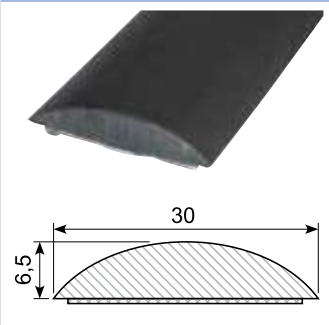

**45.874**

Material: PVC with adhesive  
Length: 25 m

**45.882**

Material: PVC with adhesive  
Length: 50 m

# Sico Leisten PVC

**45.886 / 45.886G**

Material: PVC black with adhesive  
 Length: 25 m  
 45.886G: Grey

**45.894 \***

Material: PVC with adhesive  
 Length: 25 m  
 Min. order: 300 m

**45.980A \***

Material: PVC chrome with adhesive  
 Length: 25 m  
 Min. order: 500 m