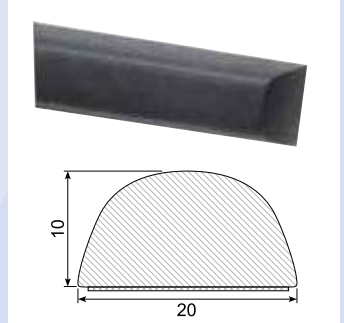

**45.206AL**

Material: PVC gutter with adhesive  
Length: 2 m

**45.224**

Material: PVC white gutter with adhesive  
Length: 25 m

**45.217C \***

Material: PVC chrome with adhesive  
Length: 5 m

**45.221C \***

Material: PVC chrome with adhesive  
Length: 5 m

**45.347C \***

Material: PVC chrome with adhesive  
Length: 5 m

**45.884C \***

Material: PVC chrome with adhesive  
Length: 5 m

**45.383C \***

Material: PVC chrome with adhesive  
Length: 5 m

**45.388C \***

Material: PVC chrome with adhesive  
Length: 5 m

**45.705C \***

Material: PVC chrome with adhesive  
Length: 5 m

**45.832**

Material: PVC with adhesive  
Length: 25 m

**45.836**

Material: PVC with adhesive  
Length: 25 m

**45.837**

Material: PVC with adhesive  
Length: 25 m  
Hardness: SH 74 - 76  
Density: 1,32

**45.839 \***

Material: PVC with adhesive  
Length: 25 m  
Min. order: 300 m

**45.872**

Material: PVC with adhesive  
Length: 25 m