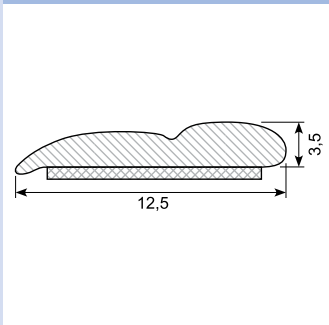

**45.980K \***

Material: PVC with adhesive  
 Length: 340 mm  
 Min. order: 1.400 pcs.  
 Example fix lengths

**45.980S \***

Length: 25 m  
 Min. order: 500 m

**45.102G**

Length: 25 m

**45.308C\* / 45.308C-50 \***