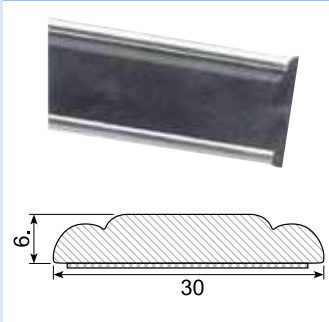

**45.206AL**

Material: PVC gutter with adhesive  
Length: 2 m

**45.224**

Material: PVC white gutter with adhesive  
Length: 25 m

**45.217C \***

Material: PVC chrome with adhesive  
Length: 5 m

**45.221C \***

Material: PVC chrome with adhesive  
Length: 5 m

**45.347C \***

Material: PVC chrome with adhesive  
Length: 5 m

**45.884C \***

Material: PVC chrome with adhesive  
Length: 5 m

**45.383C \***

Material: PVC chrome with adhesive  
Length: 5 m

**45.388C \***

Material: PVC chrome with adhesive  
Length: 5 m

**45.705C \***

Material: PVC chrome with adhesive  
Length: 5 m

**45.832**

Material: PVC with adhesive  
Length: 25 m

**45.836**

Material: PVC with adhesive  
Length: 25 m

**45.837**

Material: PVC with adhesive  
Length: 25 m  
Hardness: SH 74 - 76  
Density: 1,32

**45.839 \***

Material: PVC with adhesive  
Length: 25 m  
Min. order: 300 m

**45.872**

Material: PVC with adhesive  
Length: 25 m