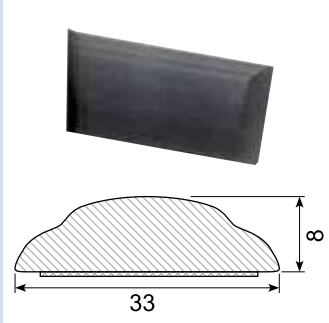

**45.206AL**

Material: PVC gutter with adhesive  
Length: 2 m

**45.224**

Material: PVC white gutter with adhesive  
Length: 25 m

**45.217C \***

Material: PVC chrome with adhesive  
Length: 5 m

**45.221C \***

Material: PVC chrome with adhesive  
Length: 5 m

**45.347C \***

Material: PVC chrome with adhesive  
Length: 5 m

**45.884C \***

Material: PVC chrome with adhesive  
Length: 5 m

**45.383C \***

Material: PVC chrome with adhesive  
Length: 5 m

**45.388C \***

Material: PVC chrome with adhesive  
Length: 5 m

**45.705C \***

Material: PVC chrome with adhesive  
Length: 5 m

**45.832**

Material: PVC with adhesive  
Length: 25 m

**45.836**

Material: PVC with adhesive  
Length: 25 m

**45.837**

Material: PVC with adhesive  
Length: 25 m  
Hardness: SH 74 - 76  
Density: 1,32

**45.839 \***

Material: PVC with adhesive  
Length: 25 m  
Min. order: 300 m

**45.872**

Material: PVC with adhesive  
Length: 25 m