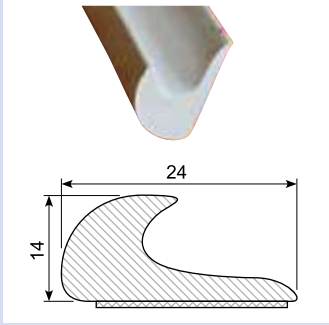

**45.206AL**

Material: PVC gutter with adhesive  
Length: 2 m

**45.224**

Material: PVC white gutter with adhesive  
Length: 25 m

**45.217C \***

Material: PVC chrome with adhesive  
Length: 5 m

**45.221C \***

Material: PVC chrome with adhesive  
Length: 5 m

**45.347C \***

Material: PVC chrome with adhesive  
Length: 5 m

**45.884C \***

Material: PVC chrome with adhesive  
Length: 5 m

**45.383C \***

Material: PVC chrome with adhesive  
Length: 5 m

**45.388C \***

Material: PVC chrome with adhesive  
Length: 5 m

**45.705C \***

Material: PVC chrome with adhesive  
Length: 5 m

**45.832**

Material: PVC with adhesive  
Length: 25 m

**45.836**

Material: PVC with adhesive  
Length: 25 m