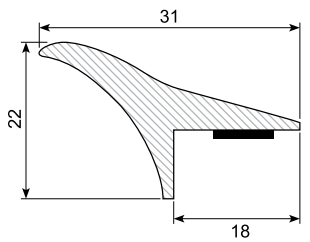

**45.394 \***

Material: PVC gutter with adhesive  
Length: 25 m  
Min. order: 300 m

**45.901 \***

Material: PVC gutter with adhesive  
Length: 25 m  
Min. order: 300 m

**45.2031024 \***

PVC universal wheel arch panel with adhesive. Set of 4 pcs.  
Length: 1,5 m