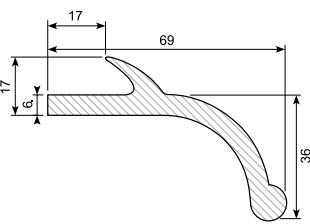

**45.394 \***

Material: PVC gutter with adhesive  
Length: 25 m  
Min. order: 300 m

**45.901 \***

Material: PVC gutter with adhesive  
Length: 25 m  
Min. order: 300 m

**45.2031024 \***

PVC universal wheel arch panel with adhesive. Set of 4 pcs.  
Length: 1,5 m

PVC universal wheel arch panel with adhesive. Coil.  
Length: 12,5 m

**45.235N1057 \***

PVC universal wheel arch panel with adhesive. Coil.  
Color: Black  
Length: 6 m

**45.235N429 \***

PVC universal wheel arch panel with adhesive. Coil.  
Color: Black  
Length: 12,5 m

**45.235NG1057 \***

PVC universal wheel arch panel with adhesive. Coil.  
Color: Grey / black  
Length: 6 m

**45.235NG429 \***

PVC universal wheel arch panel with adhesive. Coil.  
Color: Grey / black  
Length: 12,5 m

**31.4281**

Material: EPDM black  
Hardness: SH 85  
Length: 2,6 m