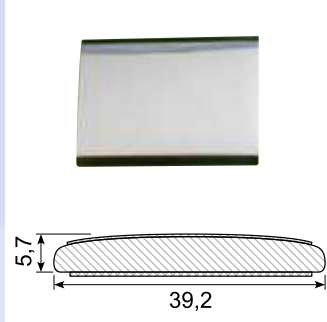

**45.206AL**

Material: PVC gutter with adhesive  
Length: 2 m

**45.224**

Material: PVC white gutter with adhesive  
Length: 25 m

**45.217C \***

Material: PVC chrome with adhesive  
Length: 5 m

**45.221C \***

Material: PVC chrome with adhesive  
Length: 5 m

**45.347C \***

Material: PVC chrome with adhesive  
Length: 5 m

**45.884C \***

Material: PVC chrome with adhesive  
Length: 5 m

**45.383C \***

Material: PVC chrome with adhesive  
Length: 5 m

**45.388C \***

Material: PVC chrome with adhesive  
Length: 5 m

**45.705C \***

Material: PVC chrome with adhesive  
Length: 5 m

**45.832**

Material: PVC with adhesive  
Length: 25 m

**45.836**

Material: PVC with adhesive  
Length: 25 m

**45.837**

Material: PVC with adhesive  
Length: 25 m  
Hardness: SH 74 - 76  
Density: 1,32

**45.839 \***

Material: PVC with adhesive  
Length: 25 m  
Min. order: 300 m

**45.872**

Material: PVC with adhesive  
Length: 25 m